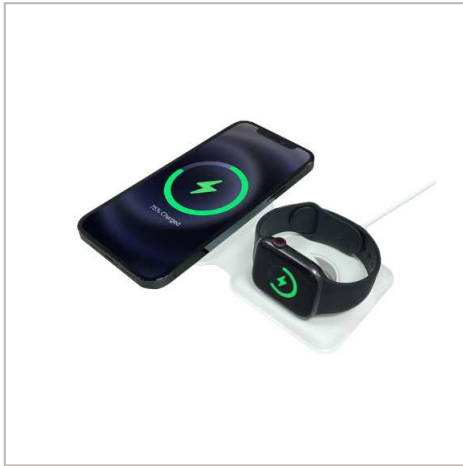

## MagSafe Duo Wireless Charger

MAGSAFE DUO WIRELESS CHARGER IS SUITABLE FOR IPHONE 12 SERIES AND NEWER MODELS. CHARGE YOUR PHONE AND YOUR APPLE WATCH AT THE SAME TIME. FOLDS IN HALF SO GREAT FOR ON THE GO. PRINTED WITH YOUR LOGO. WHITE COLOUR. MINIMUM 25PCS.

SIZE	83.5mm x 76mm x 19mm
BRANDING METHOD	Printed
MATERIAL	ABS + PU
FITTING	USB to USB-C cable
COLOURS	White
PRINT AREA	55mm x 55mm
UNIT WEIGHT	0.135kg
MOQ	25
PACKING	Standard box with instructions
CARTON QUANTITY	100pcs
CARTON WEIGHT	14kg
CARTON DIMENSIONS	54x32.5x26cm
ARTWORK	Required in any vectorised file format
PRODUCTION PROOF	Visuals supplied within 24 hours
PRE PRODUCTION SAMPLE	Approx 2 weeks from artwork approval
BULK TURNAROUND	Approx 3 weeks from artwork approval
COMMODITY CODE	8543709990
COUNTRY OF MANUFACTURE	China